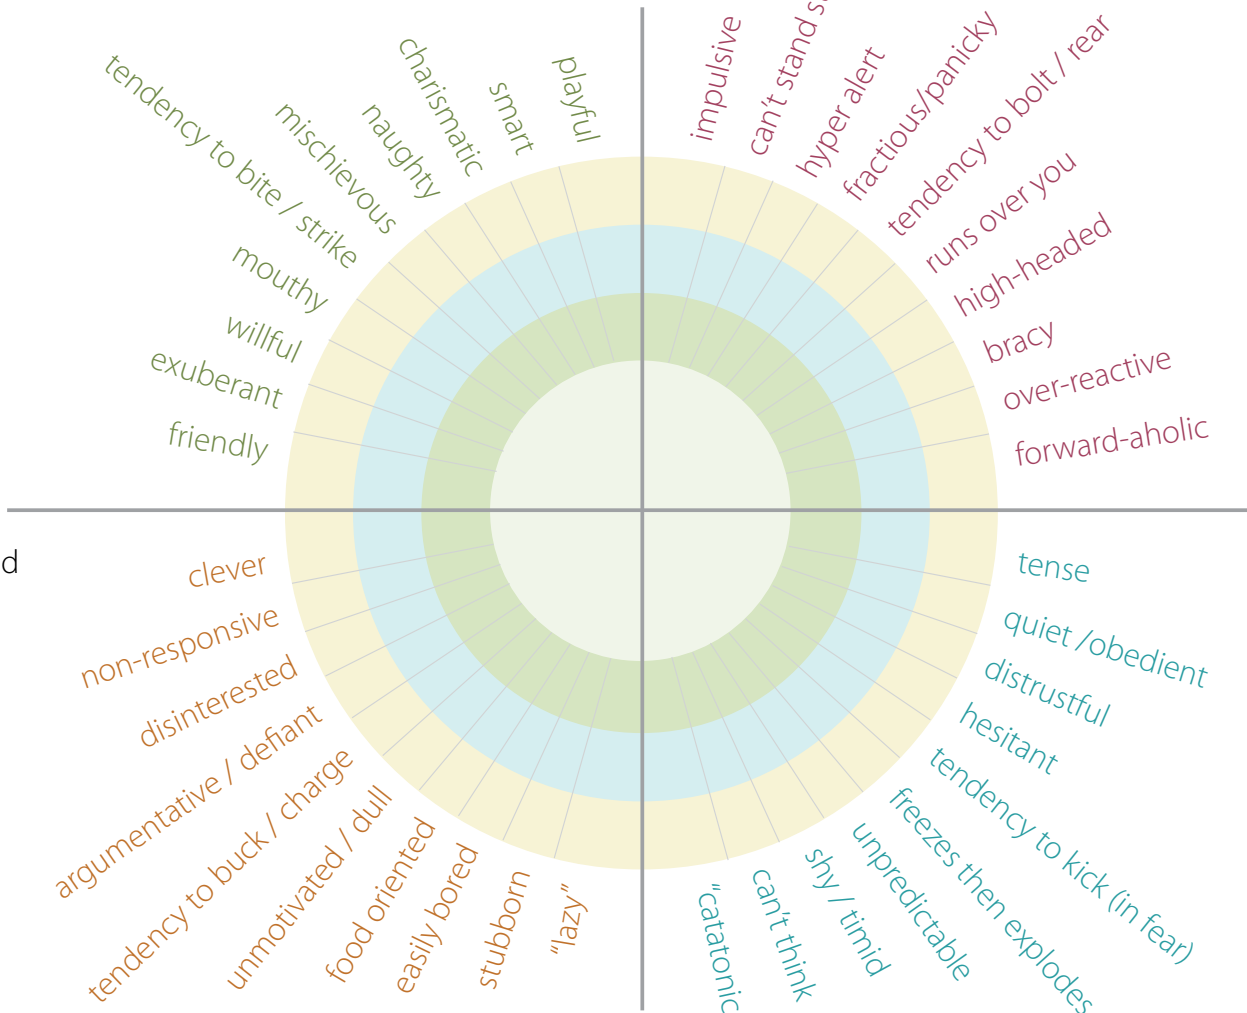

# Parelli™ Horsenality™ Profile

NAME: \_\_\_\_\_

DATE: \_\_\_\_\_

- high energy
- more "go"
- quick
- tendency to run

mild
  moderate
  extreme

**LB  
EXTROVERT**

**Left Brain**

- dominant
- pushy
- tolerant
- unconcerned
- confident
- curious

**LB  
INTROVERT**

**Extrovert**

**Introvert**

- low energy
- more "whoa"
- slow
- tendency to stop

**RB  
EXTROVERT**

**Right Brain**

- fearful/nervous
- defensive
- reactive
- emotional
- unconfident
- spooky